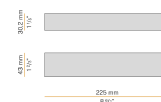

XM60/24 DIM

LED driver, 60W 24V DC, DALI/Push DIM dimmable.