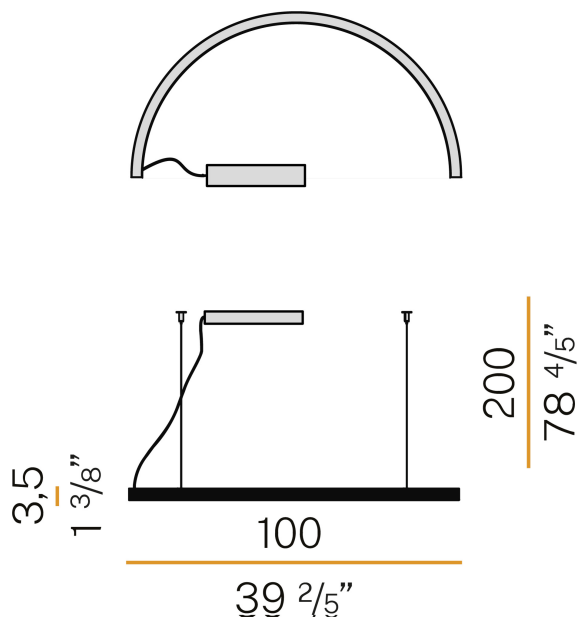

PANZERI

Brooklyn Round

220-240V AC dimmable (DALI/Push DIM)

L23119.180.0402

mat brass

Data sheet

CODE	L23119.180.0402
SYSTEM POWER CONSUMPTION	29W
EFFICACY	51.14lm/W
LIGHT SOURCE	LED
LIGHT SOURCE LIFETIME	L80 (B20) 80.000h
COLOUR TEMPERATURE	3000K Ra>90
LIGHT DISTRIBUTION	diffused
POWER SUPPLY	220-240V AC
FREQUENCY	50/60Hz
ELECTRICAL CONFIGURATION	dimmable (DALI/Push DIM)
DRIVER	integrated included
NOMINAL LUMINOUS FLUX	3420lm
LUMEN OUTPUT	1483lm
EFFICIENCY	43.4%
WEIGHT	1,89 Kg
PROTECTION DEGREE	IP40
COLOUR TOLLERANCES	SDCM 3
GLOW WIRE TEST PERFORMANCE	850°
PACKING DIMENSIONS	12,0 x 110,0 x 55,0 cm

Technical drawing