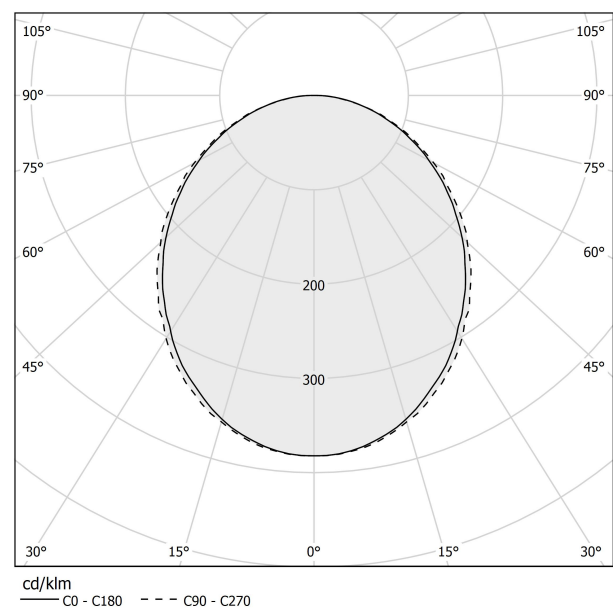

### Data sheet

CODE	L23119.180.0402
SYSTEM POWER CONSUMPTION	29W
EFFICACY	51.14lm/W
LIGHT SOURCE	LED
LIGHT SOURCE LIFETIME	L80 (B20) 80.000h
COLOUR TEMPERATURE	3000K Ra>90
LIGHT DISTRIBUTION	diffused
POWER SUPPLY	220-240V AC
FREQUENCY	50/60Hz
ELECTRICAL CONFIGURATION	dimmable (DALI/Push DIM)
DRIVER	integrated included
NOMINAL LUMINOUS FLUX	3420lm
LUMEN OUTPUT	1483lm
EFFICIENCY	43.4%
WEIGHT	1,89 Kg
PROTECTION DEGREE	IP40
COLOUR TOLLERANCES	SDCM 3
GLOW WIRE TEST PERFORMANCE	850°
PACKING DIMENSIONS	12,0 x 110,0 x 55,0 cm

### Polar diagram